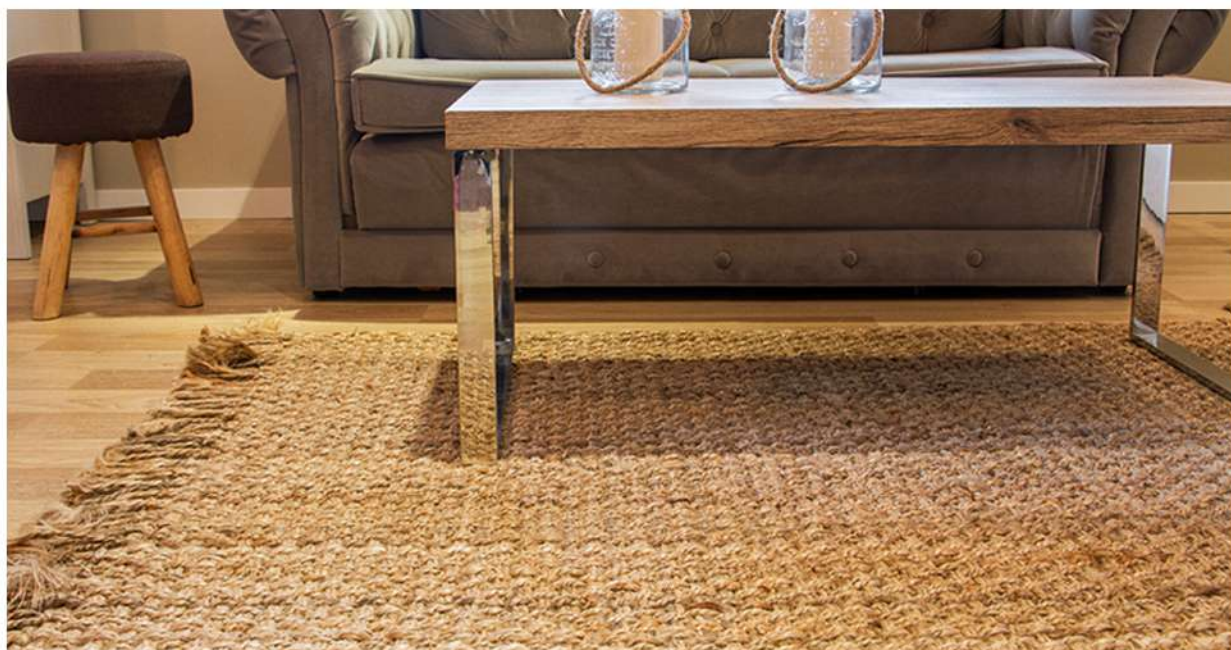

ECO MAT **JUTE**

BROWN