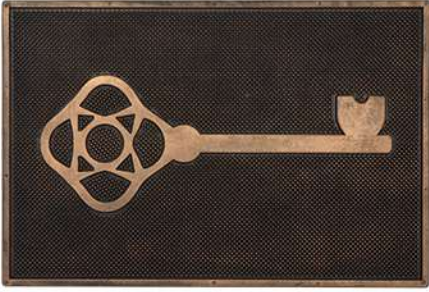

60 x 180 cm

DOORMAT ORION

- ▶ SOLID RUBBER DOORMAT
DESIGNED FOR PLACES WITH HIGH TRAFFIC
- ▶ EASY TO CLEAN

AVAILABLE SIZES: **40 x 60 cm**

DOORMAT
ORION

MODEL 02

MODEL 04

MODEL 06