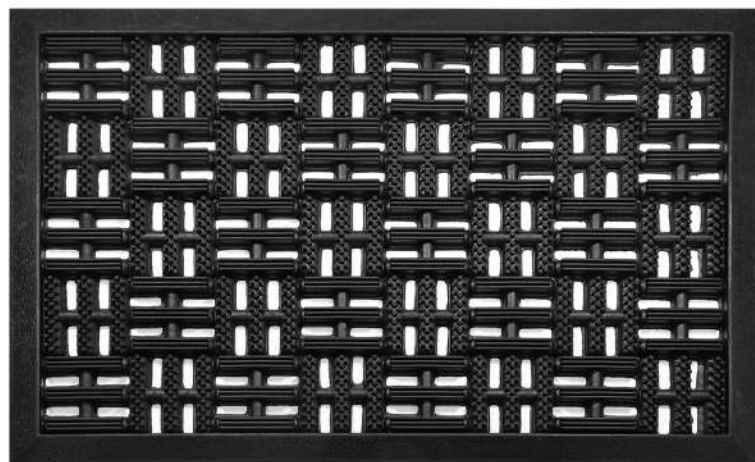

- ▶ **RECTANGULAR THIN**

40 x 60 cm
50 x 100 cm

- ▶ **RECTANGULAR 20 mm**

50 x 80 cm
50 x 100 cm
80 x 120 cm
100 x 150 cm

- ▶ **HALF-ROUND 20 mm**

45 x 75 cm

DOORMAT **SZACHOWNICA**

- ▶ SOLID RUBBER DOORMAT
DESIGNED FOR PLACES WITH HIGH TRAFFIC
- ▶ EASY TO CLEAN