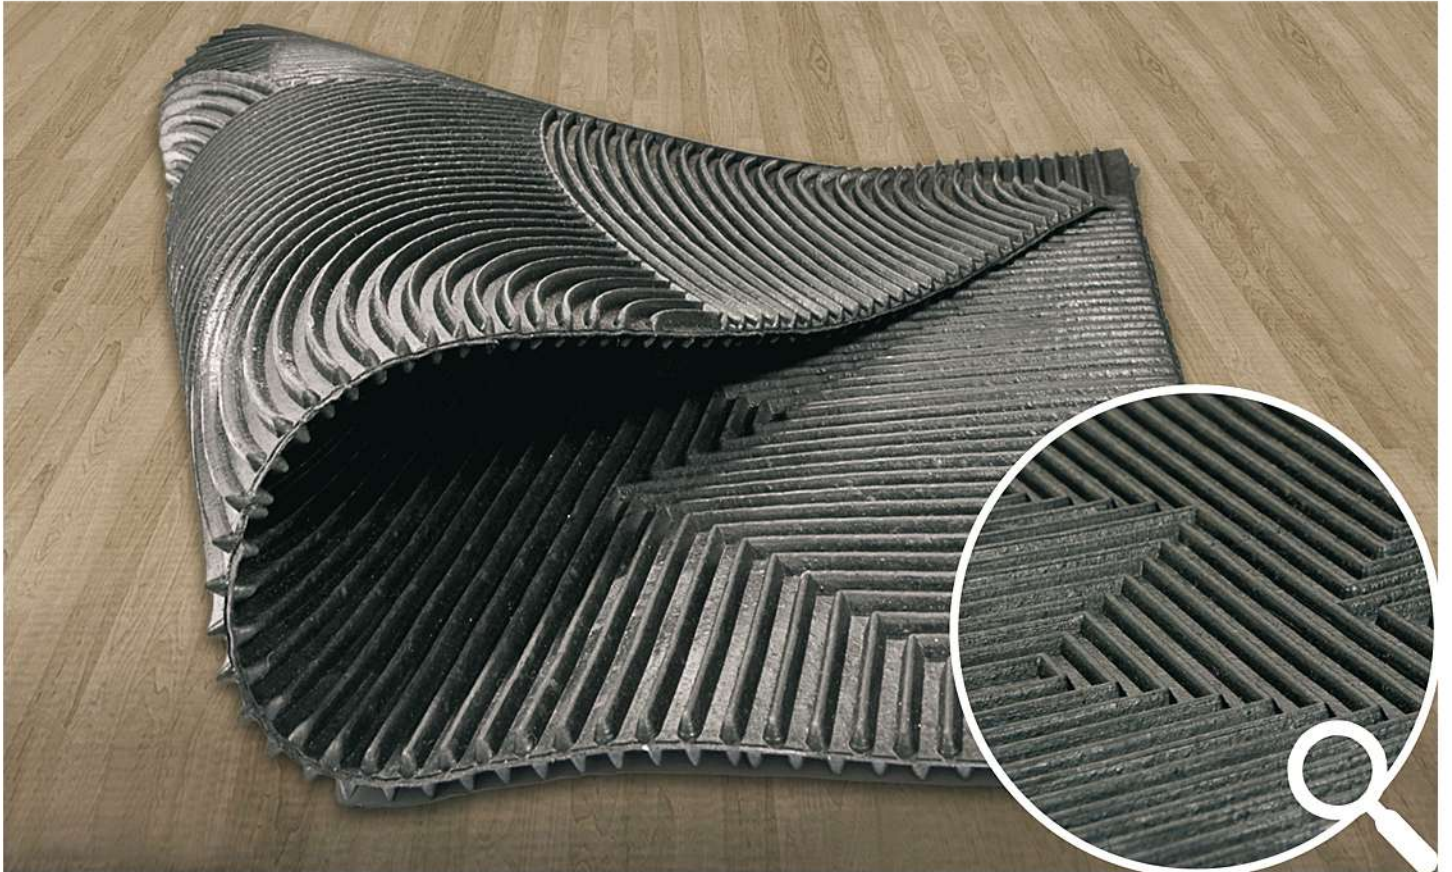

DOORMAT **DUPLEX**

- DOUBLE-SIDED, ELASTIC RUBBER WIPER WITH A PATTERN
- THICK AND DURABLE

AWERS