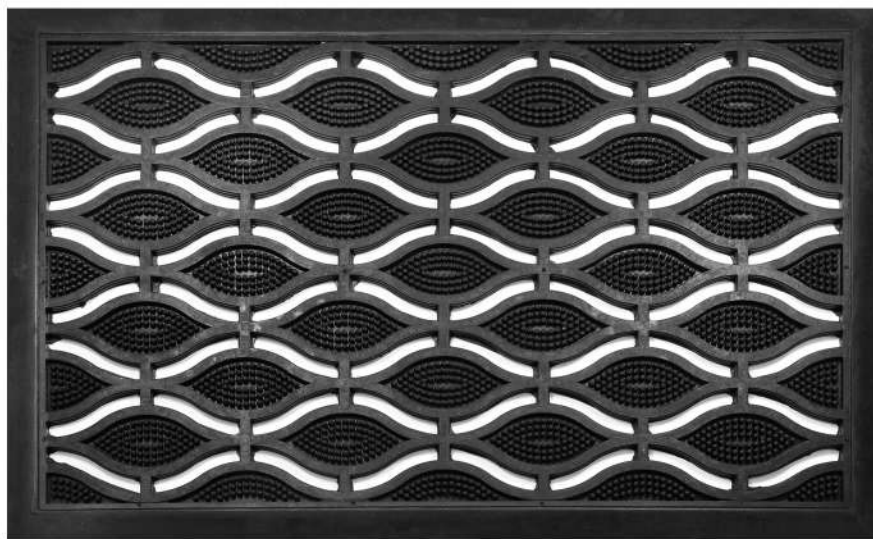

MODEL 15

IMAGE 45 x 75 cm

MODEL 5

MODEL 8

DOORMAT **KARO**

- ▶ SOLID RUBBER DOORMAT
DESIGNED FOR PLACES WITH HIGH TRAFFIC
- ▶ EASY TO CLEAN

AVAILABLE SIZES: **40 x 60 cm** | **45 x 75 cm**

DOORMAT **KOKOS GUMA**